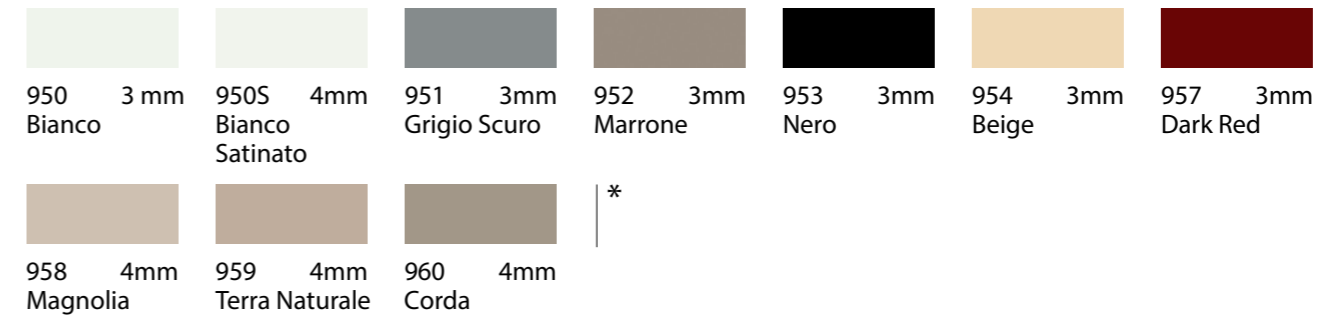

LAMINATO S05 MATT — LAMINATE S05 MATT

BORDO FINITURA ANTA — EDGE SAME COLOR OF DOOR