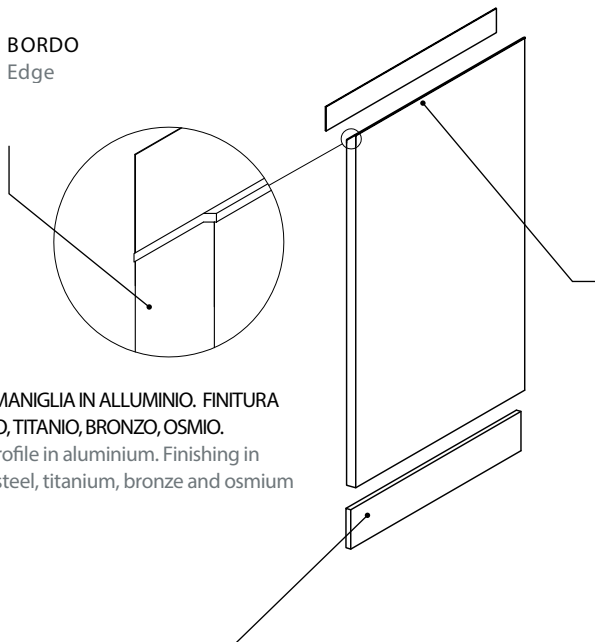

GOLA/GROOVE

BORDO
Edge

PROFILO MANIGLIA IN ALLUMINIO. FINITURA
IN ACCIAIO, TITANIO, BRONZO, OSMIO.
Handle profile in aluminium. Finishing in
stainless steel, titanium, bronze and osmium

ZOCCOLO IN ALLUMINIO. FINITURA IN TITANIO, ACCIAIO,
BRONZO, OSMIO, LACCATO OPACO, LACCATO LUCIDO H. 8 - 12 - 15
Aluminium plinth. Finishing in titanium, stainless steel, bronze,
osmium, matt lacquered, glossy lacquered H8-12-15